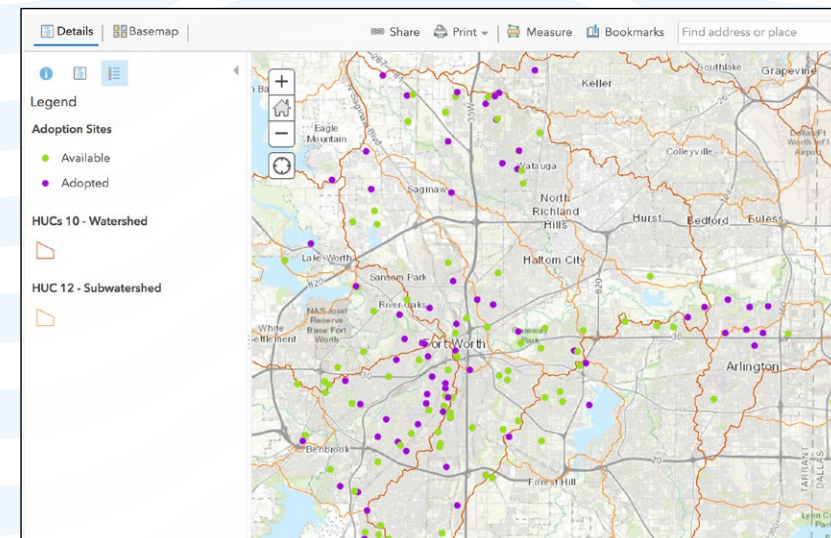

TRASH FREE TEXAS

Connecting volunteers to litter cleanup opportunities

TrashFreeTexas.org

WHAT IS THE PROBLEM?

Litter is everywhere – in our parks and rivers, alongside roadways and on our beaches. Litter is unsightly, and it negatively impacts businesses, tourism and community pride. It also poses a threat to human health and safety, as well as wildlife and the environment. Approximately 80 percent of the trash found in our local streams, lakes and rivers comes from land-based sources, and eventually finds its way into the Gulf of Mexico and our oceans. We must prevent this trash from ever reaching our waterways by removing it from our communities.

CHALLENGES TO OVERCOME

- Adoptions are managed by different entities in each community across Texas.
- Volunteers wanting to adopt areas are not always sure who to contact.
- Volunteers do not know which places are available for adoption in their community.
- Information is not streamlined into a single system, and many communication strategies are not reaching the next generation of volunteers.
- Less than 1% of roads, streams, trails, transit stations and other public lands have been adopted by volunteers.

Trash Free Texas addresses these challenges by working with communities and organizations across the state to connect people to places that need routine litter cleanup activities.

Trash is a big problem in Texas – in fact, it is 'the size of Texas.'

Partners working to end littering in Texas have developed a Mapping Tool that connects users to areas available for adoption in their local watershed. Additional resources are needed to support this project and enhance the functionality of the Mapping Tool.